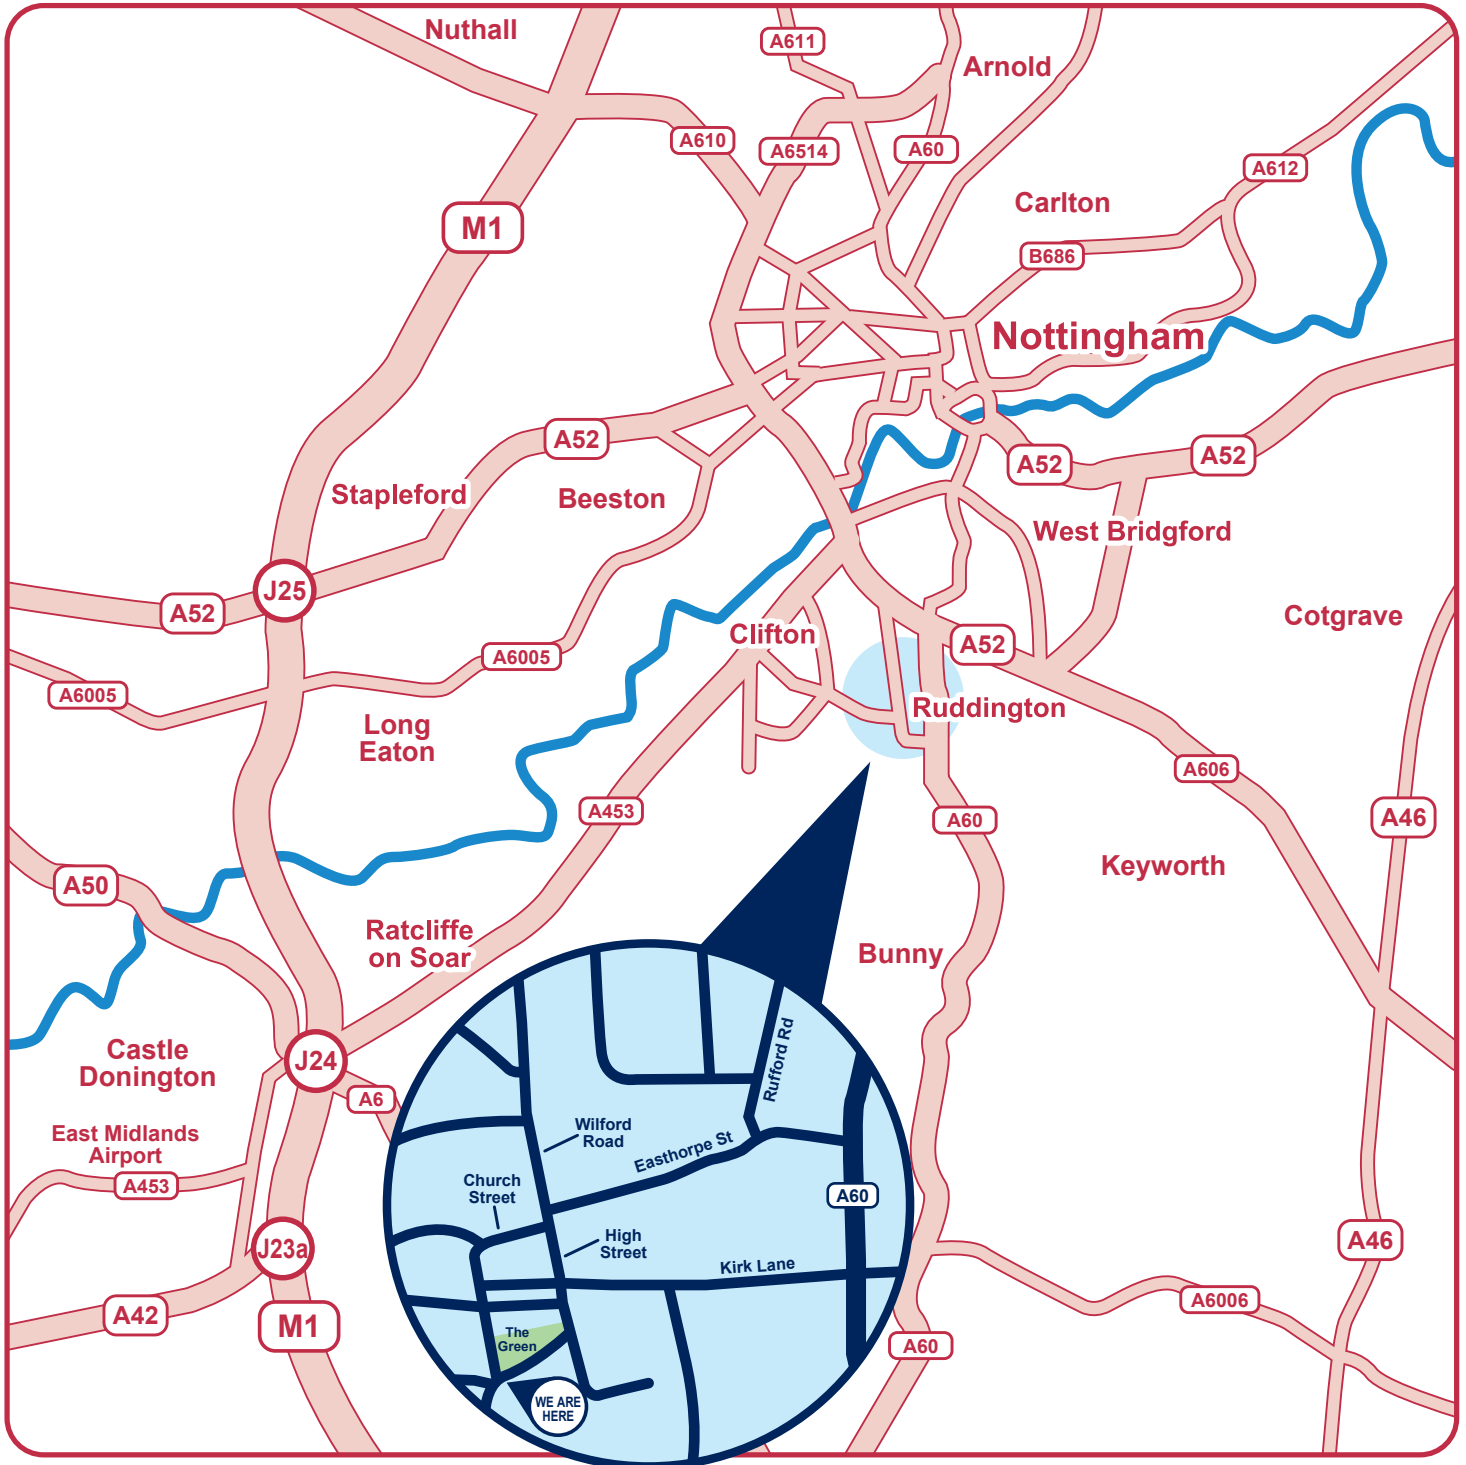

Print & Reprographics Limited

How to find us

Tel: 0115 921 4863